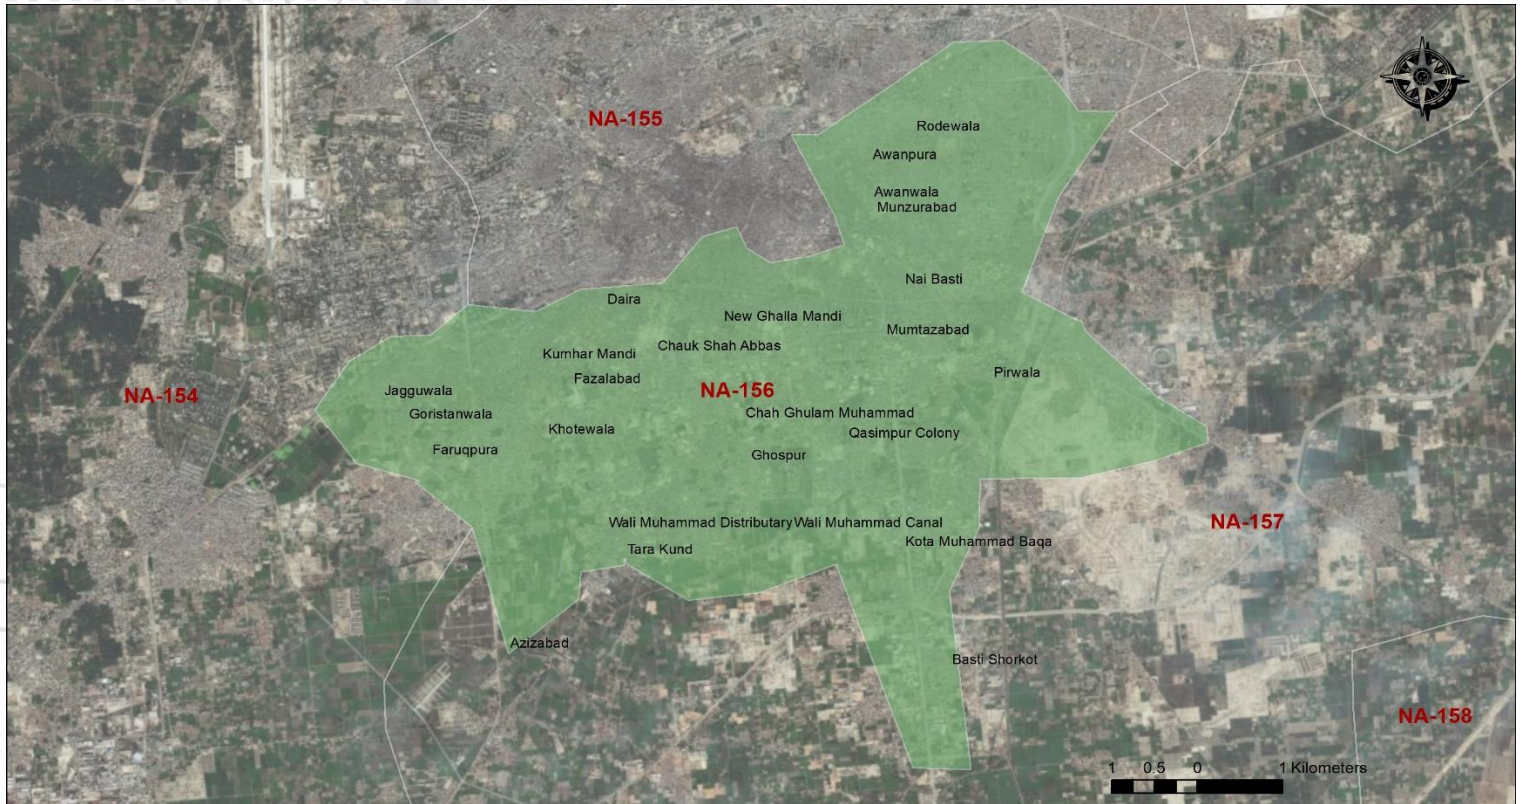

CONSTITUENCY PROFILE

NA-156 MULTAN-III

SINDH

CONSTITUENCY
POPULATION

818,890

VOTER STATISTICS

Male

242,149

Female

202,575

Total

444,724

54%

of the total population
are registered as voters

POLLING STATIONS

153

AVERAGE VOTER
AT POLLING STATION

1,425

AVERAGE VOTER
AT POLLING BOOTH

504

LIST OF CONTESTING CANDIDATES

#	Name	Name of Political Party
1	Chaudhry Muhammad Din	Independent
2	Ch. Muhammad Abdullah Khan	Allah-o-Akbar Tehreek
3	Sultan Mehmood Malik	All Pakistan Muslim League
4	Syed Tanwir Ul Hassan Gillani	Independent
5	Shahzad Mumtaz	Independent
6	Saba Faisal	Pakistan Awami Raj
7	Tahir Almas	Pakistan Kissan Ittehad (Ch. Anwar)
8	Amir Saeed Ansari	Pakistan Muslim League (Nawaz)
9	Muhammad Asghar	Tehreek-e-Labaik Pakistan
10	Makhdoom Shah Mahmood Hussain Qureshi	Pakistan Tehreek-e-Insaf
11	Nadeem Mumtaz Qureshi	Mustaqbil Pakistan
12	Naqeeb Ullah	Muttahidda Majlis-e-Amal Pakistan